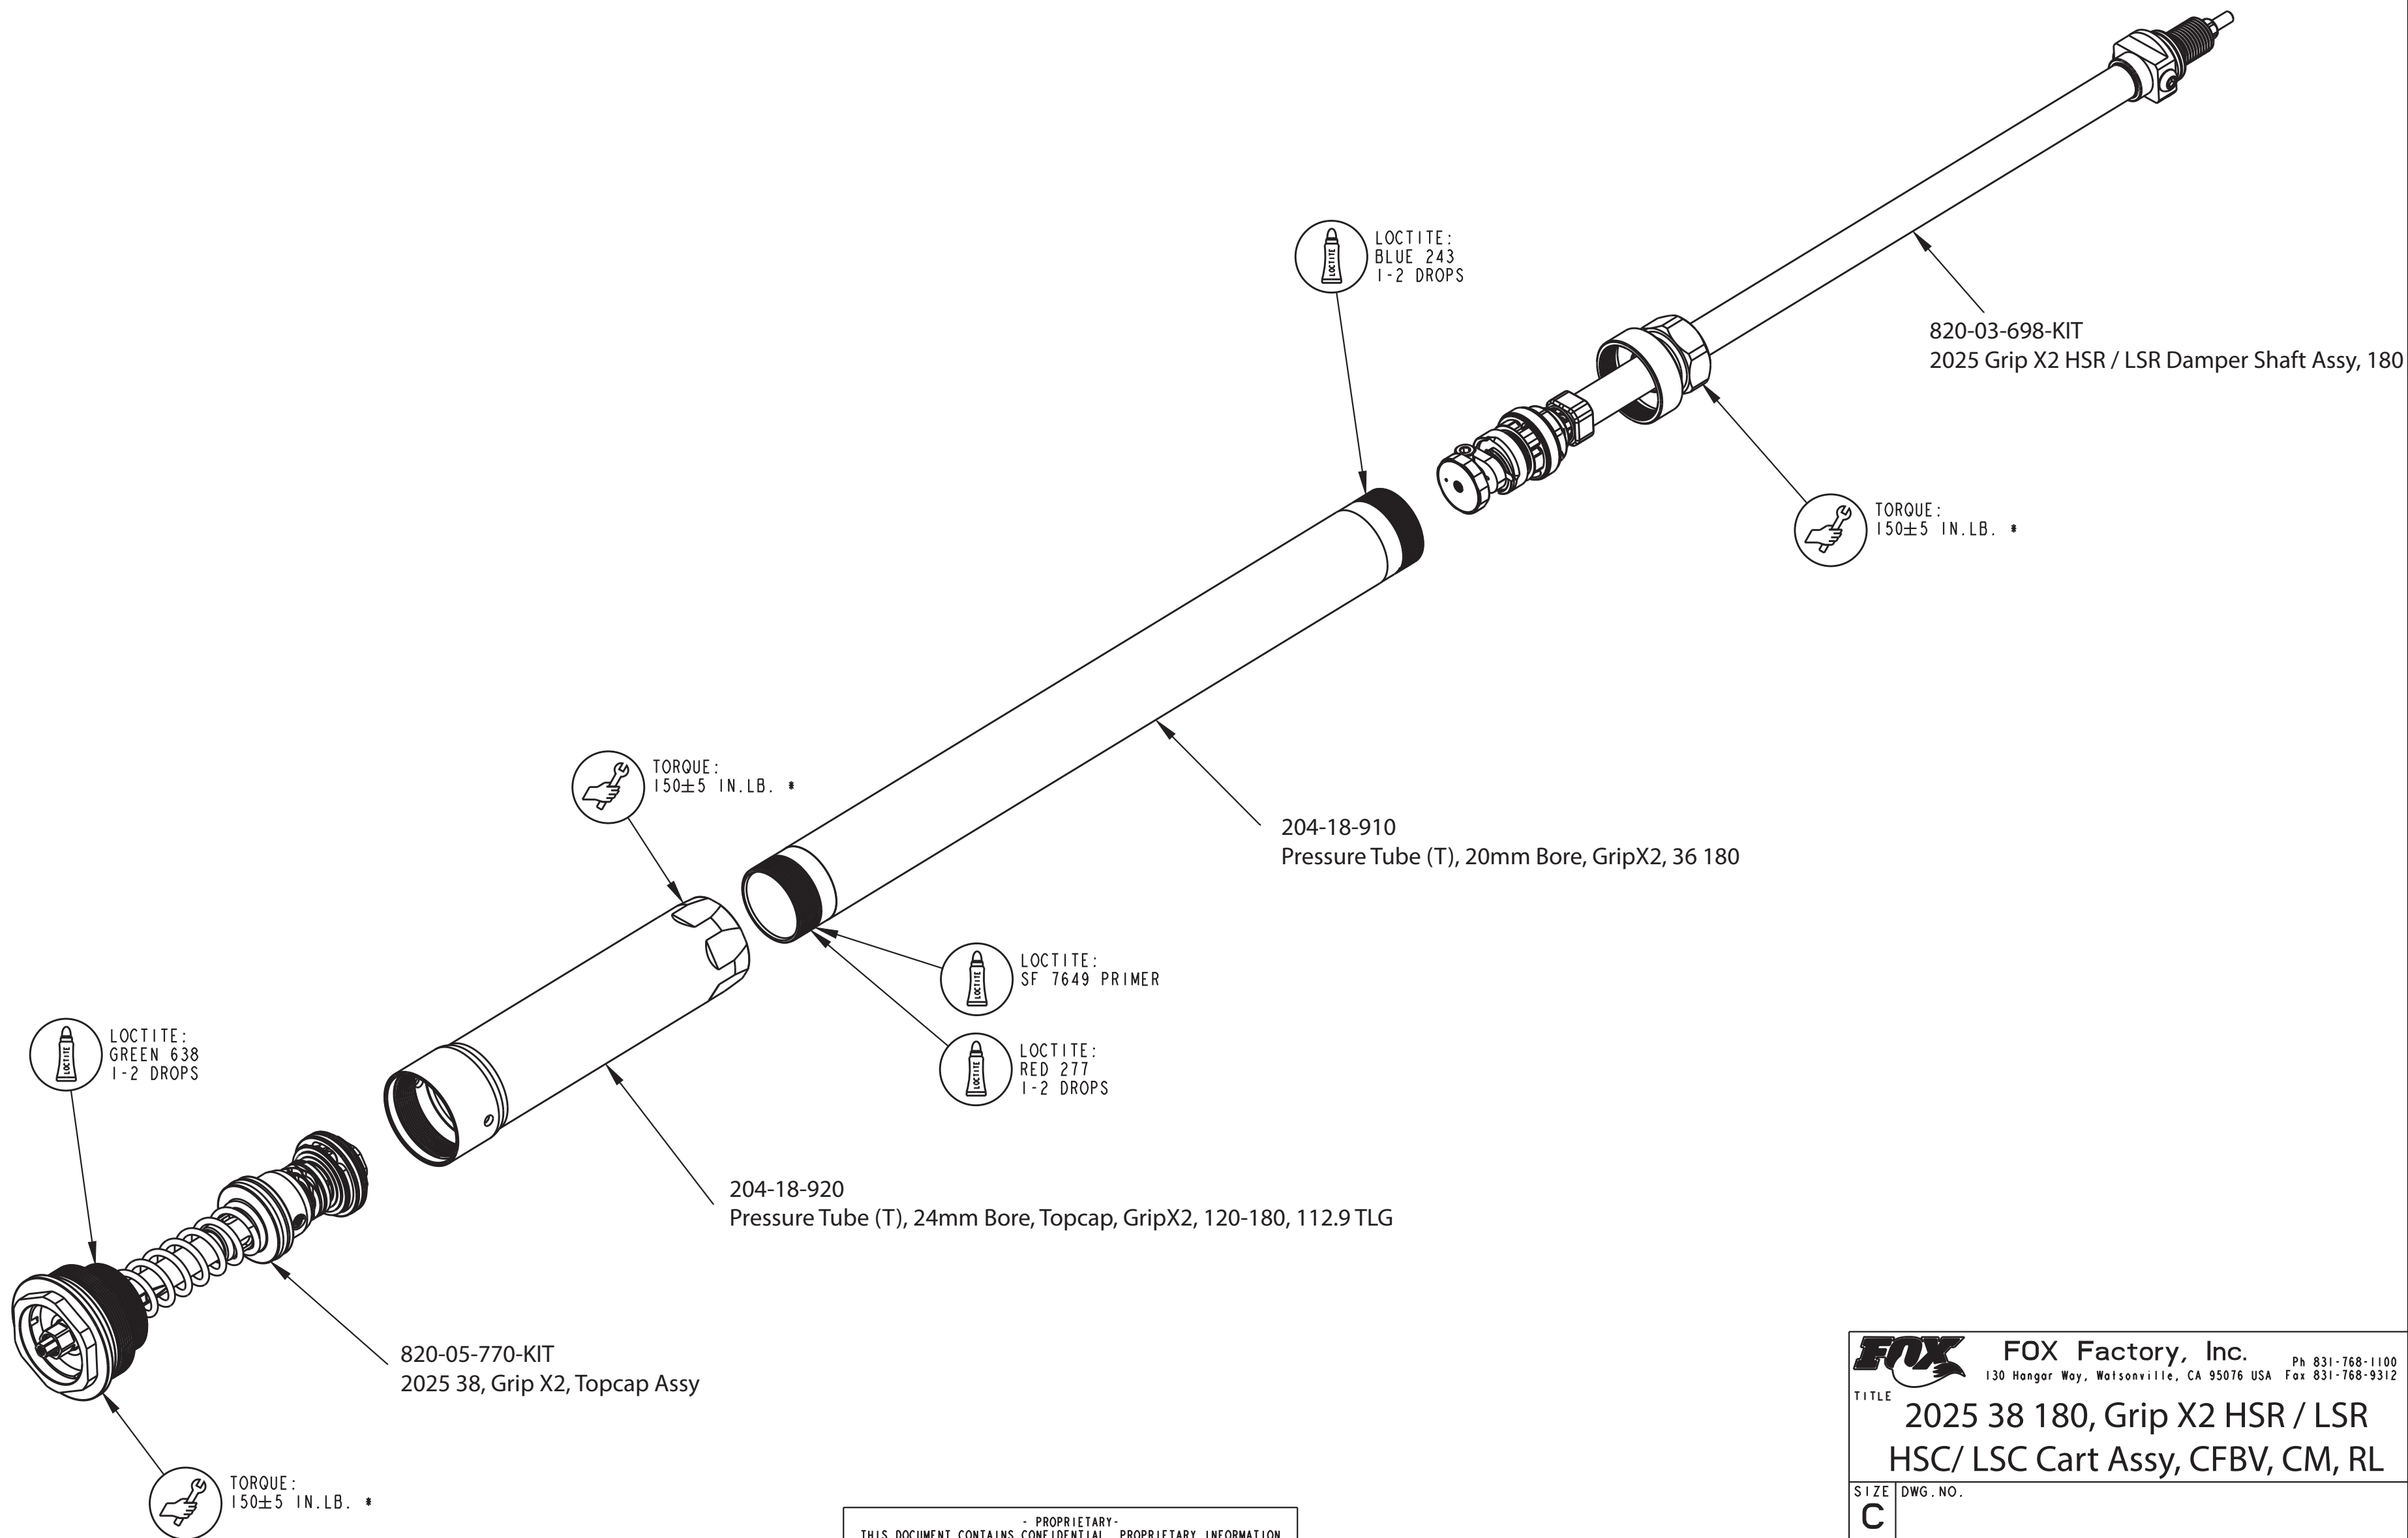

4

3

2

1

D

D

C

C

B

B

A

A

- PROPRIETARY -
 THIS DOCUMENT CONTAINS CONFIDENTIAL, PROPRIETARY INFORMATION
 THAT IS FOX PROPERTY. DO NOT DISCLOSE TO OR DUPLICATE
 FOR OTHERS EXCEPT AS AUTHORIZED BY FOX.

FOX		FOX Factory, Inc.	Ph 831-768-1100
		130 Hangar Way, Watsonville, CA 95076 USA	Fax 831-768-9312
TITLE			
2025 38 180, Grip X2 HSR / LSR			
HSC/ LSC Cart Assy, CFBV, CM, RL			
SIZE		DWG. NO.	
C			
PLOT SCALE		1:1	
		SHEET 1 OF 1	